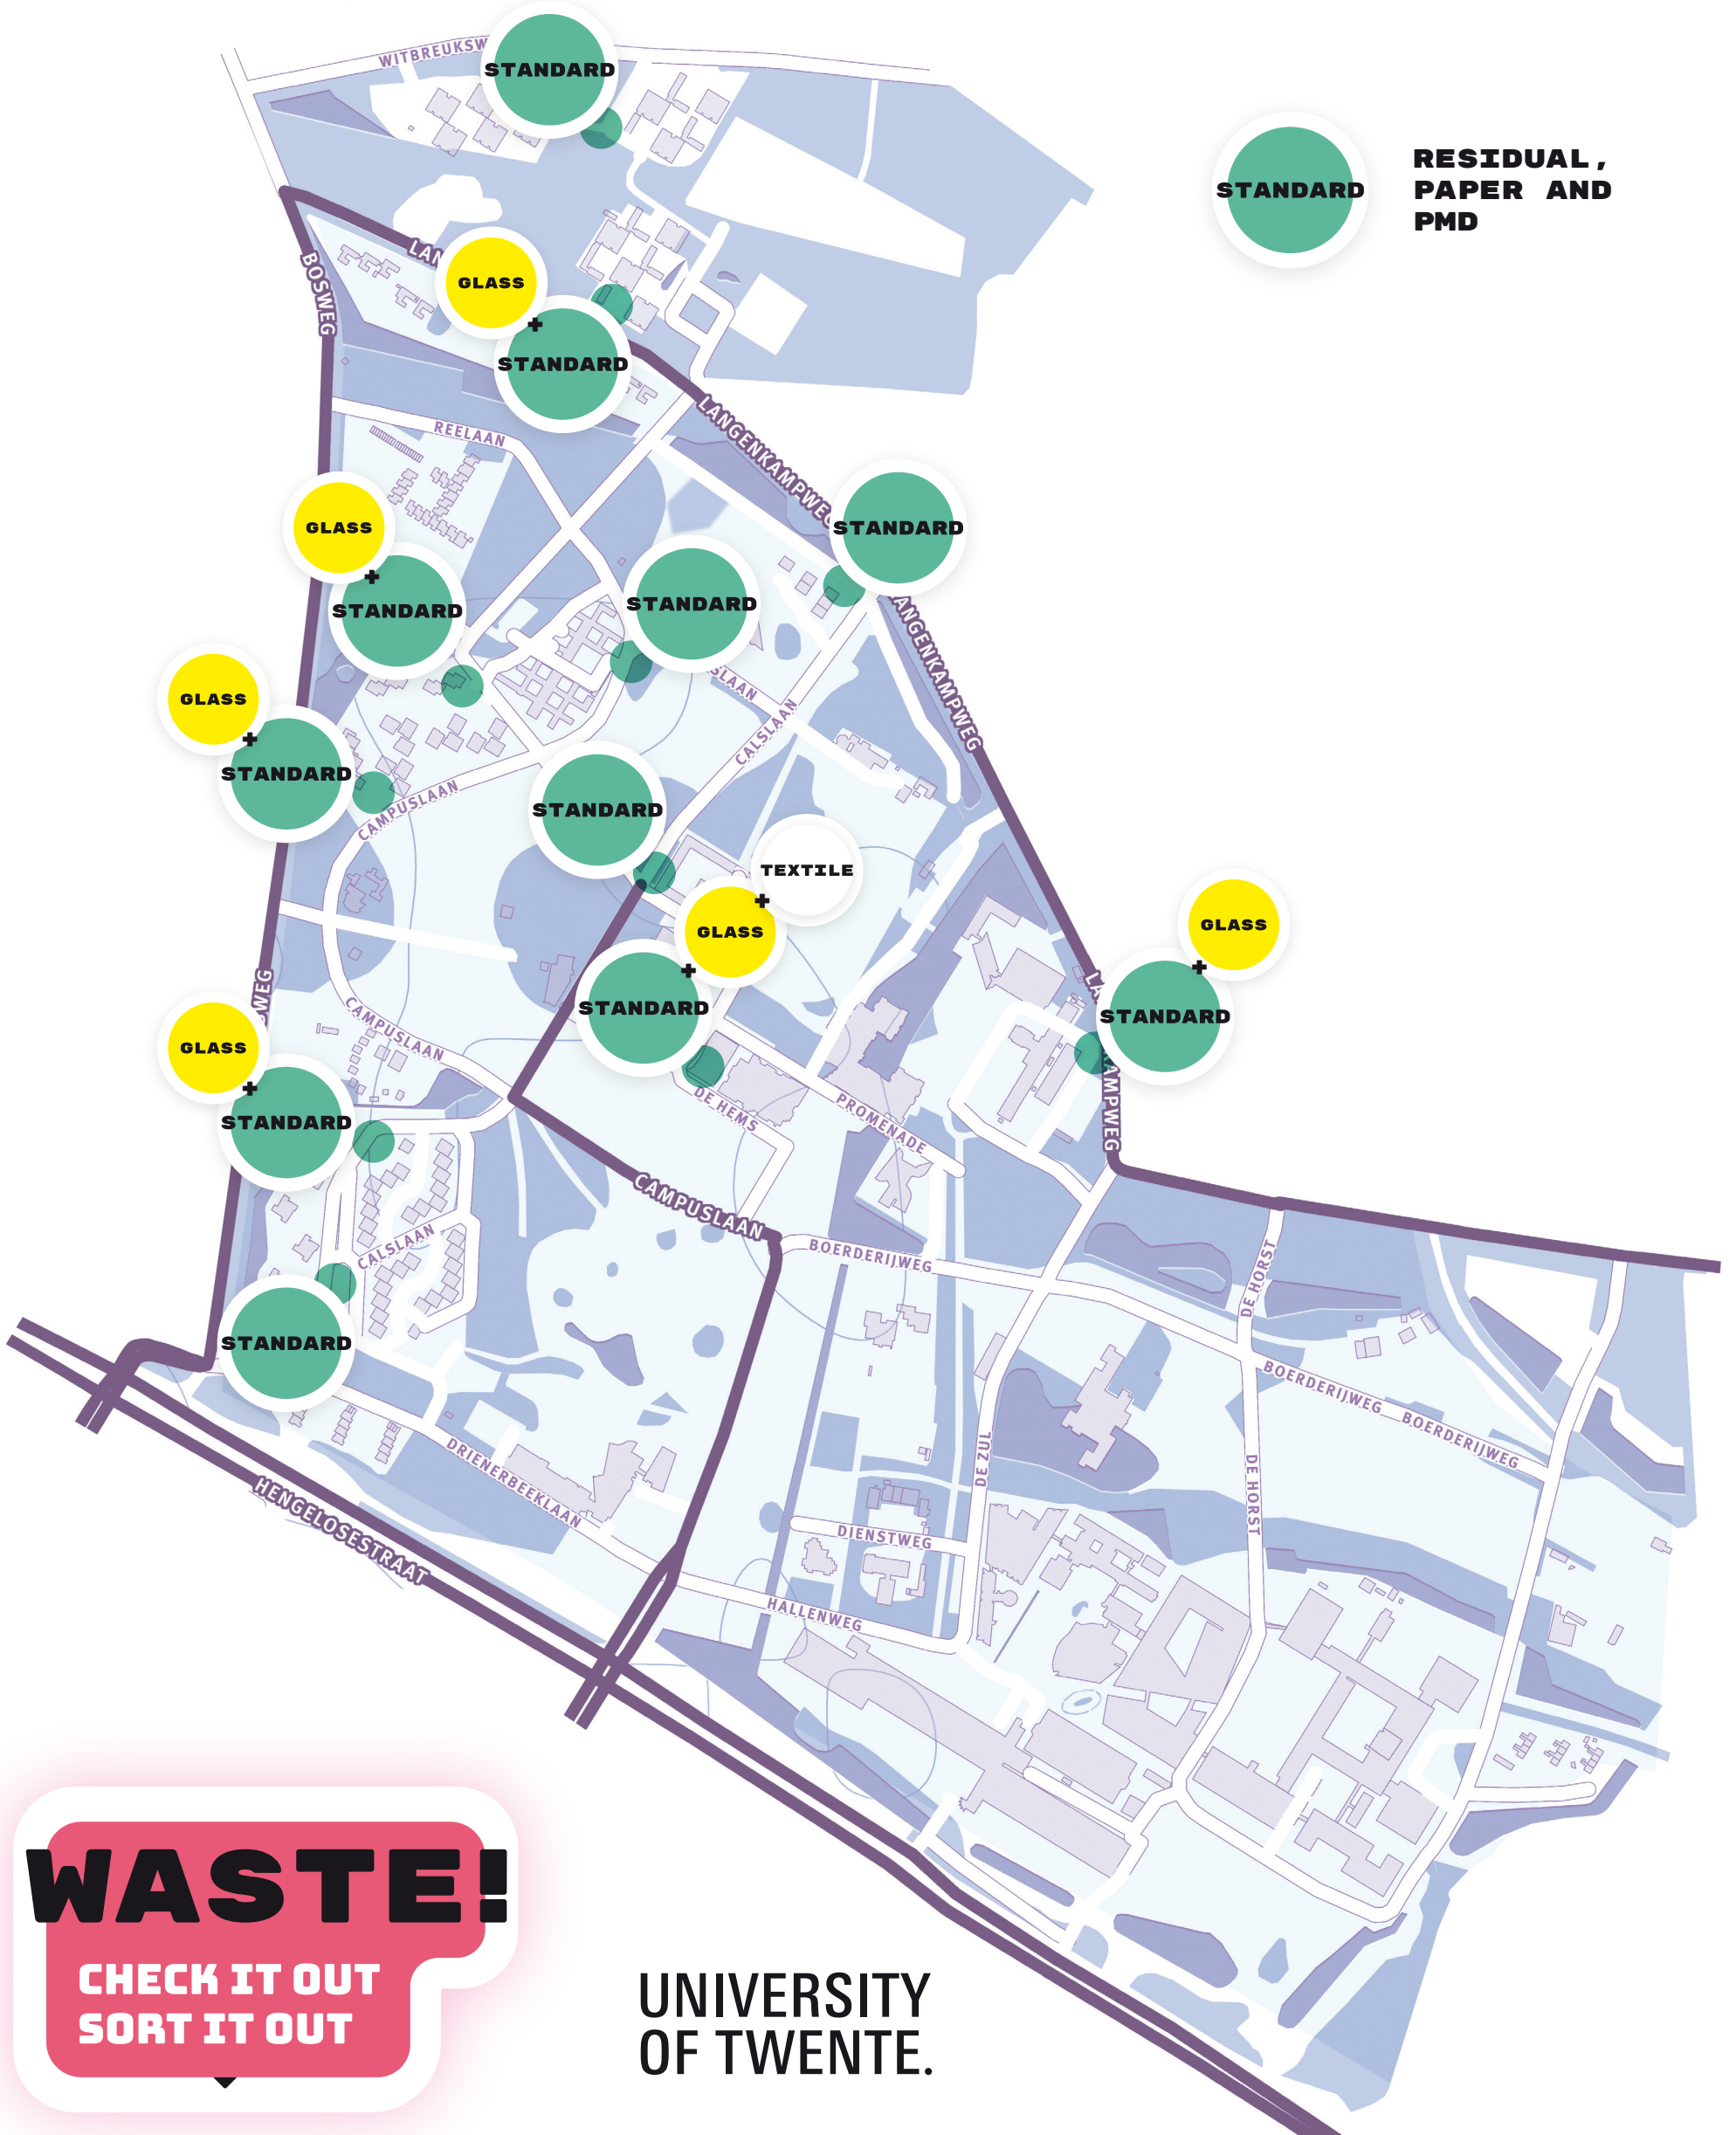

WASTE CONTAINERS

LOCATIONS UNIVERSITY OF TWENTE

STANDARD
RESIDUAL,
PAPER AND
PMD

WASTE!
CHECK IT OUT
SORT IT OUT

UNIVERSITY
OF TWENTE.